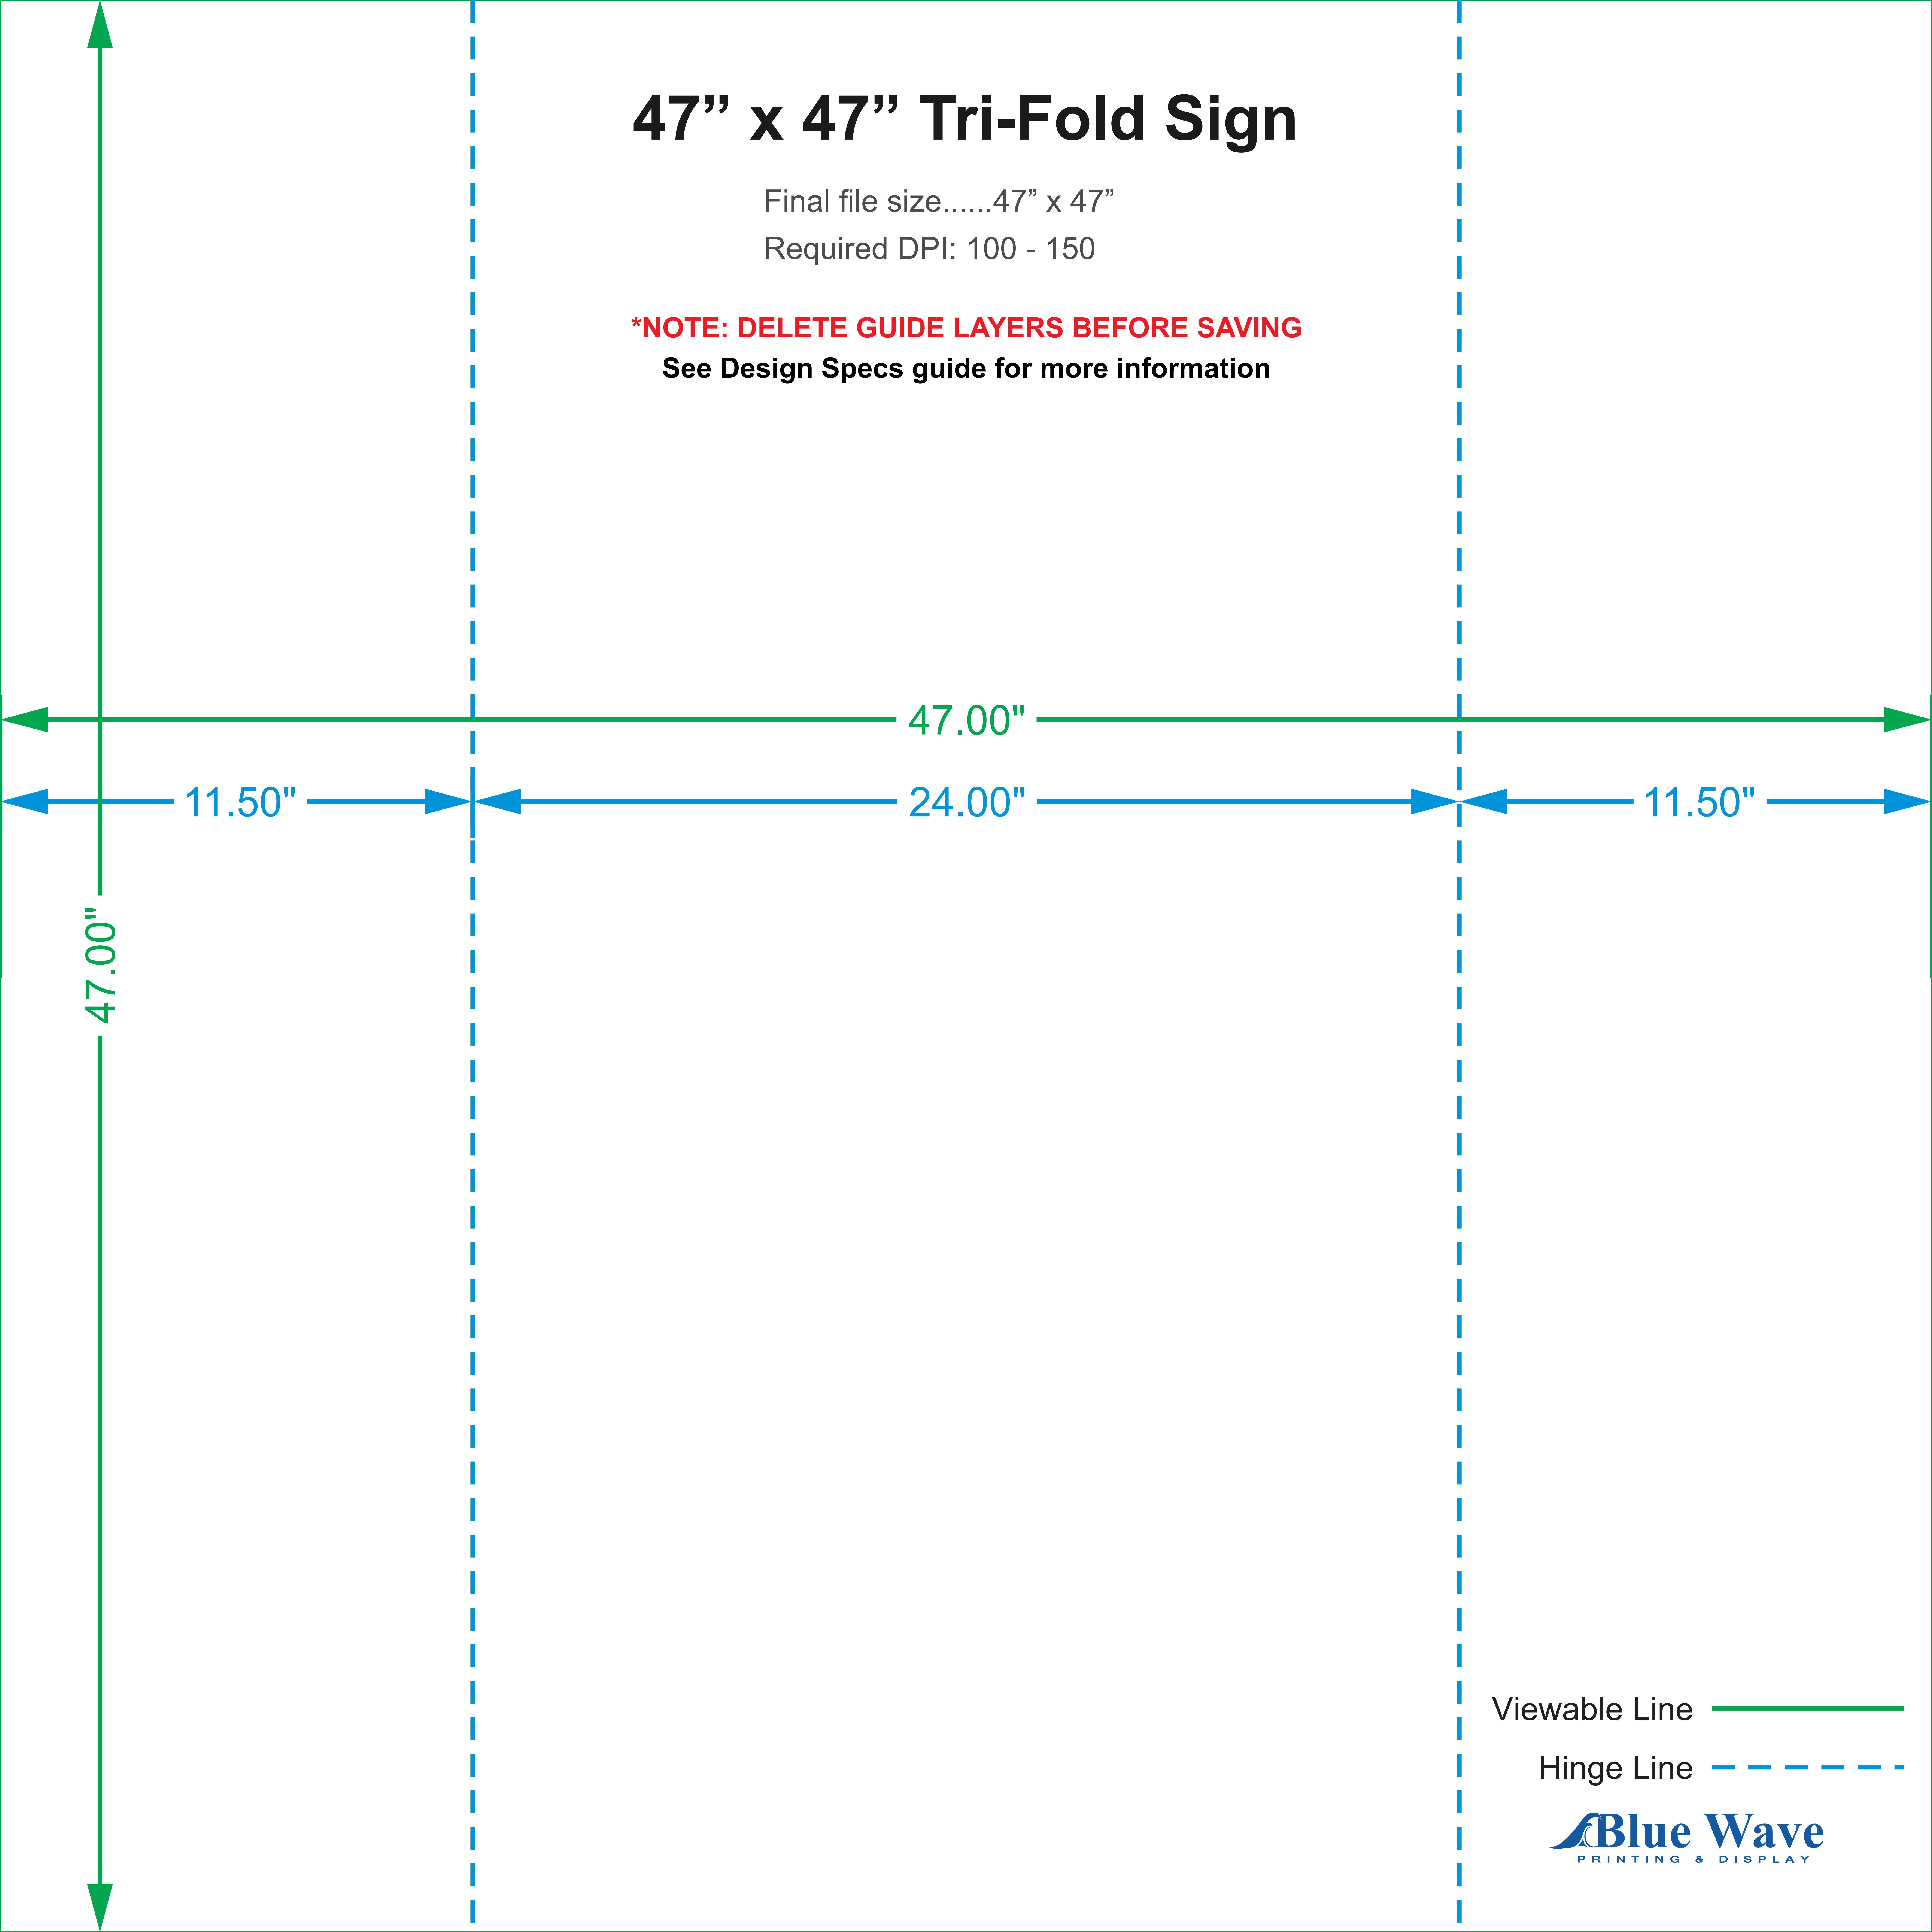

47" x 47" Tri-Fold Sign

Final file size.....47" x 47"

Required DPI: 100 - 150

***NOTE: DELETE GUIDE LAYERS BEFORE SAVING**

See Design Specs guide for more information

Viewable Line 

Hinge Line 